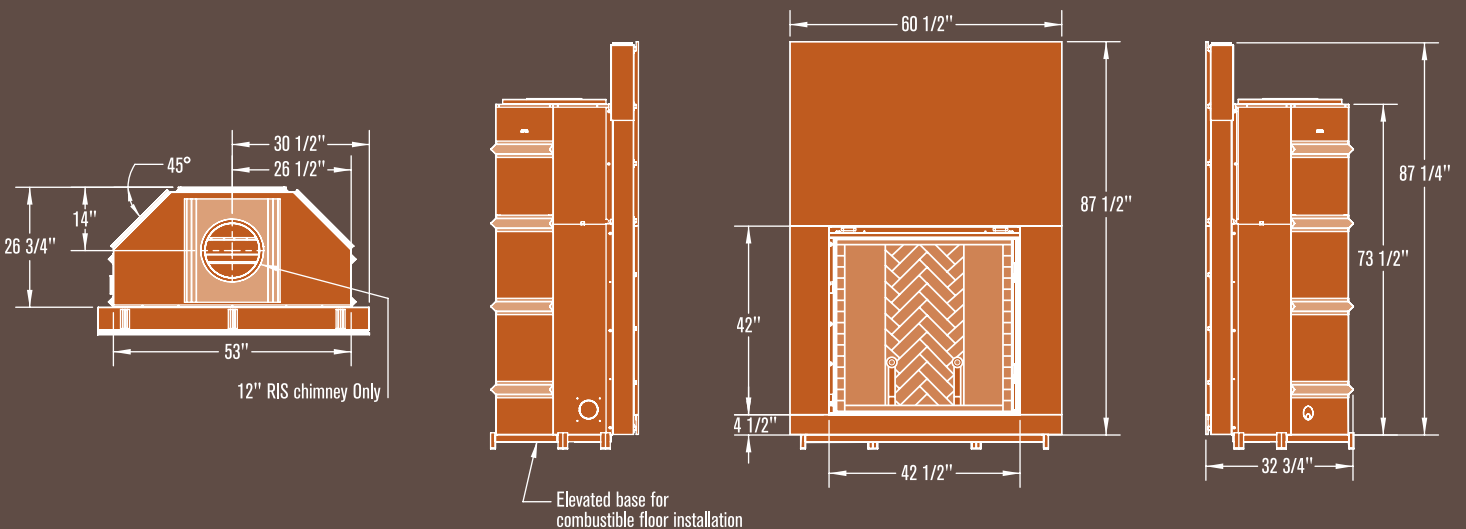

The Renaissance 1500's door weighs 50% more than the original which presented us with a considerable engineering challenge, especially considering our commitment to have

the entire system serviceable in the field after installation. To accommodate the extra weight we switched from door rails to a heavy duty caster system that is much smoother and makes the door of the 1500 even easier to open and close than 1000's. It is a significant upgrade over the original.

The **Flush Hearth System** is a new feature of the 1500 as well. The base of the Rumford 1500 is removable; which not only reduces the height and weight to make installation easier, but it allows the firebox to be installed flush with the floor as long as it's placed on a non-combustible floor. This gives the 1500 an unprecedentedly realistic masonry fireplace look.

With 1500 square inches of viewing space, a fire that's just as beautiful as the original Rumford 1000, emissions so low it's almost unbelievable and the most advanced door system in the industry, our motto "Clean doesn't mean compromise" has just been taken to a whole new level.

*These are preliminary test results from Myren Consulting. The final results will be available by July 1st.

*These dimensions were current during fireplace testing. Final dimensions may vary slightly.

RENAISSANCE FIREPLACES™, A DIVISION OF INDUSTRIAL CHIMNEY COMPANY

PLEASE VISIT OUR WEBSITE FOR MORE INFORMATION
WWW.RENAISSANCEFIREPLACES.COM

PHONE: (450) 565-6336
FAX: (450) 565-6519
400 J-F KENNEDY, ST. JEROME
(QUEBEC) CANADA J7Y 4B7